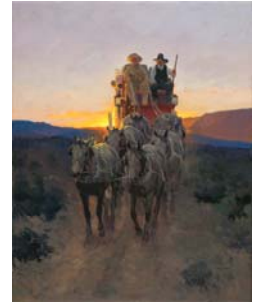

Limited Edition Signed and Numbered Giclee Prints on Canvas

Nancy Bush

Spring in Rociada 22x28
AP: \$800, S/N: \$700

Salt Gap 20x20
AP: \$650, S/N: \$550

Last Light 22x28
AP: \$750, S/N: \$650

Twilight Traveler 20x16
AP: \$640, S/N: \$480

After the Rain 22x24
AP: \$750, S/N: \$650

John Austin Hanna

In Port 14x18
AP: \$495, S/N \$395

D. LaRue Mahlke

Early Spring 20x24
AP: \$595, S/N: \$495

Texas Teamwork 30x40
AP: \$1,800, S/N: \$1,200

Teresa Elliott