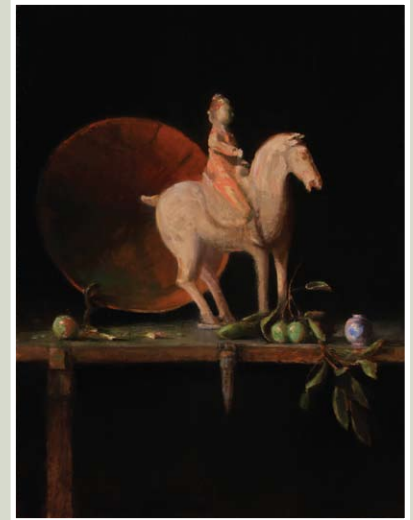

Ragdoll
24" x 18" Pastel Pencil

Sue Lyon

Awakening
11.5" x 12.5" Pastel

D. LaRue Mahlke

Antiquities
16" x 12" Oil

Jim Bruce

Nest Egg
13" x 8" x 5" Bronze

Tim Cherry

Tulip, Petals & Pears
9" x 5" Oil

Joan Potter

Still Morning at the Pond
18" x 24" Oil

Jay Moore

CELEBRATIONS INVITATIONAL SHOW

DECEMBER 4-21 • ARTIST'S RECEPTION • SATURDAY, DECEMBER 5 • 6-9 PM

244 West Main • Fredericksburg, Texas • 888.997.9921 • insightgallery.com