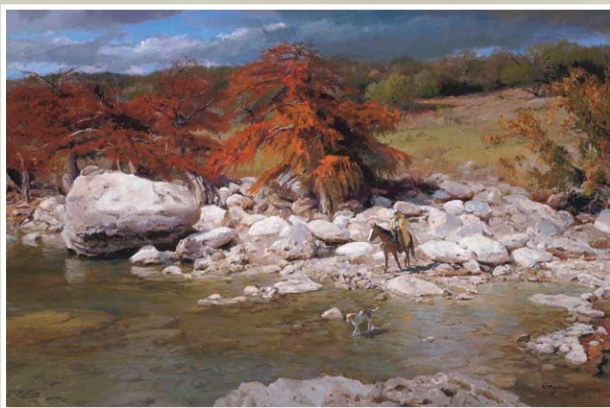

INSIGHT GALLERY PROUDLY REPRESENTS  
NIGHT OF ARTISTS PARTICIPANTS

**NANCY BUSH, JOHN COLEMAN,  
TERESA ELLIOTT, MARK HAWORTH,  
D. LARUE MAHLKE AND JAMES ROBINSON**

Sheep Farm  
11" x 14" Oil

Mark Haworth

Early Spring  
20" x 24" Pastel

D. LaRue Mahlke

Calf in Winter  
21" x 20" Oil

Teresa Elliott

Lives with Honor  
26.5"H x 22"W x 17"D

John Coleman  
Bronze

Crossing the Pedernales  
24" x 36" Acrylic

James Robinson

Ascending Moon  
11" x 14" Oil

Nancy Bush