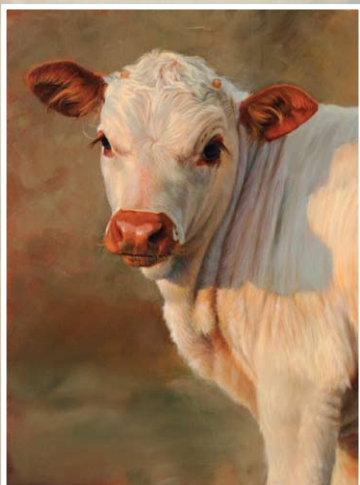

Bruce Greene, CA  
Flushed  
37" x 13" x 12" Bronze

Teresa Elliott  
Baby Bull  
24" x 18" Oil

John Fawcett  
Home is Where My Horse Is  
15" x 19" Oil